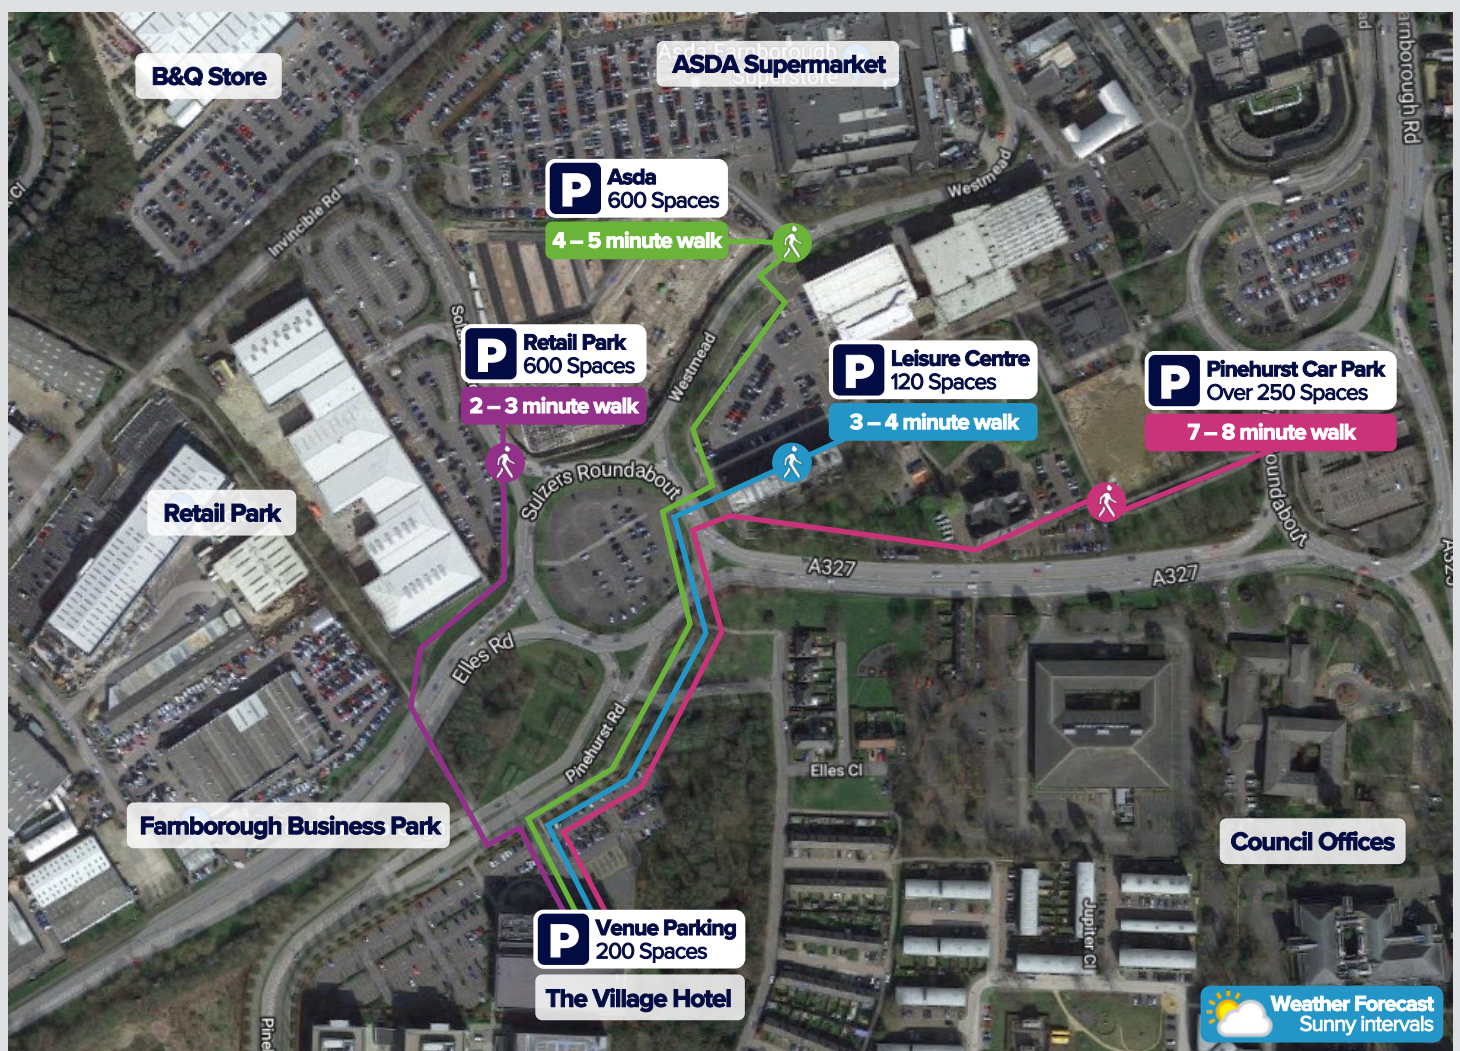

# Journey Planner

Your guide to getting to the event

**Venue Address**  
 The Village Hotel  
 Pinehurst Road  
 Farnborough  
 Hampshire  
 GU14 7BF

## Car Parking Map

Your guide to getting to the event

Parking at The Village Hotel is limited, so visitors are encouraged to use any of the many local alternative car parks available. Parking charges may apply, depending on where you choose to park - please make sure you plan your journey in advance.